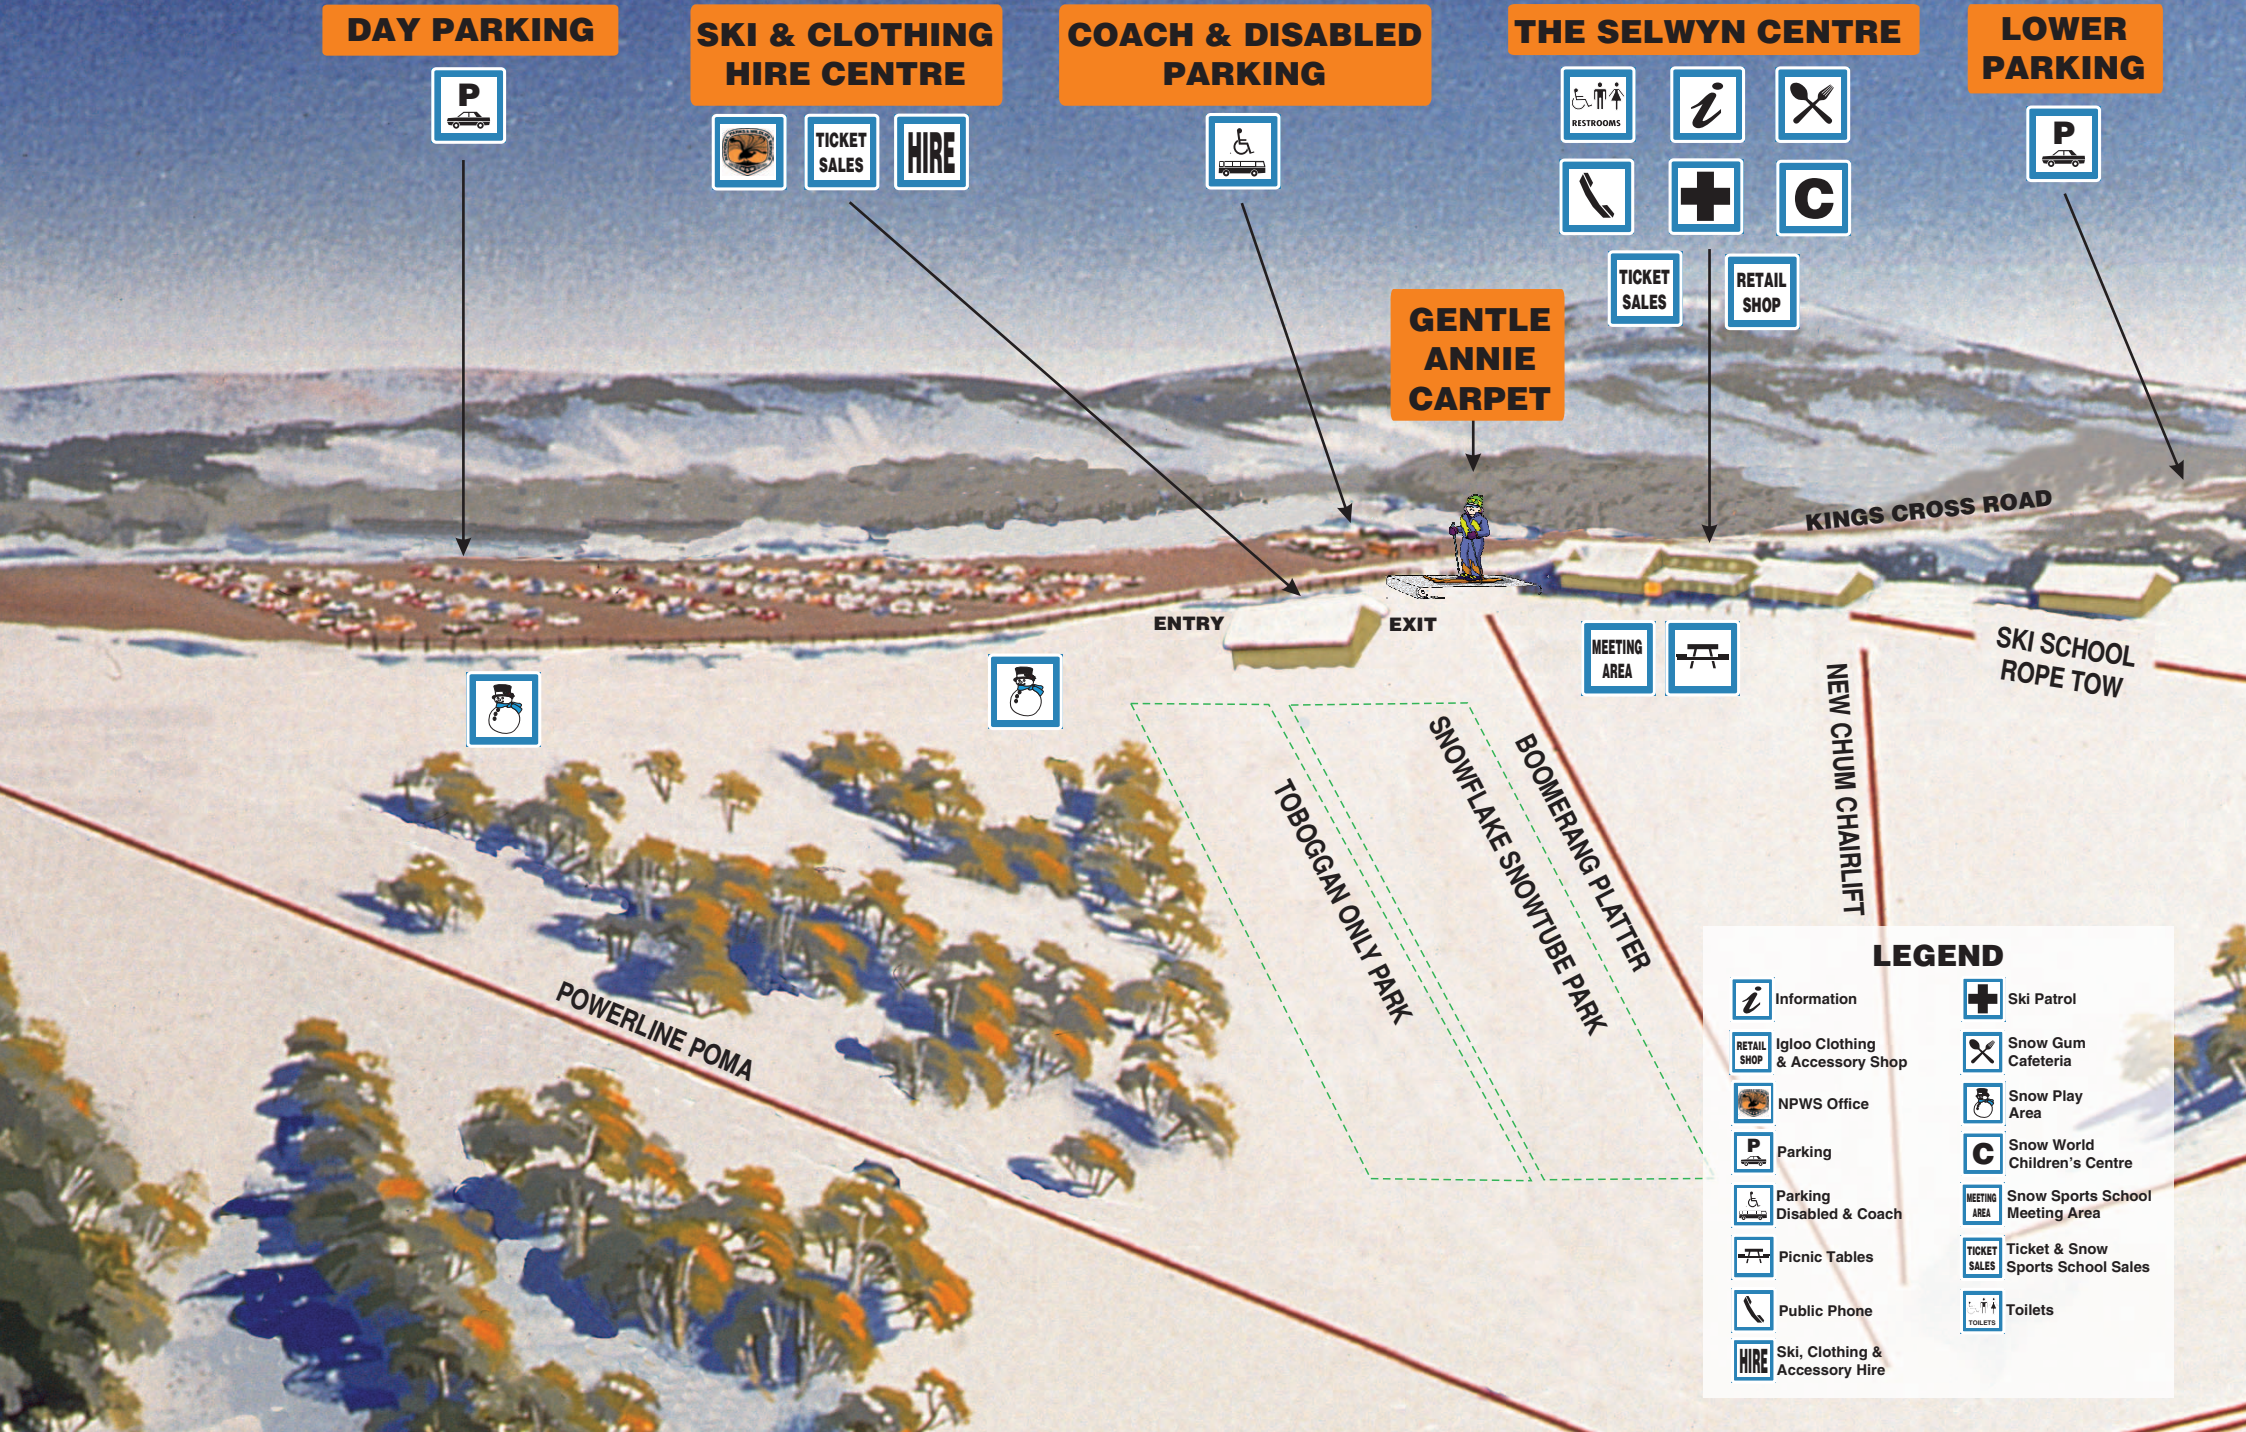

Selwyn Snowfields Village Map

DAY PARKING

SKI & CLOTHING HIRE CENTRE

TICKET SALES

HIRE

COACH & DISABLED PARKING

THE SELWYN CENTRE

TICKET SALES

RETAIL SHOP

GENTLE ANNIE CARPET

LOWER PARKING

ENTRY

EXIT

NEW CHUM CHAIRLIFT

SKI SCHOOL ROPE TOW

POWERLINE POMA

TOBOGGAN ONLY PARK

SNOWFLAKE SNOWTUBE PARK
BOOMERANG PLATTER

LEGEND

	Information		Ski Patrol
	Igloo Clothing & Accessory Shop		Snow Gum Cafeteria
	NPWS Office		Snow Play Area
	Parking		Snow World Children's Centre
	Parking Disabled & Coach		Snow Sports School Meeting Area
	Picnic Tables		Ticket & Snow Sports School Sales
	Public Phone		Toilets
	Ski, Clothing & Accessory Hire		