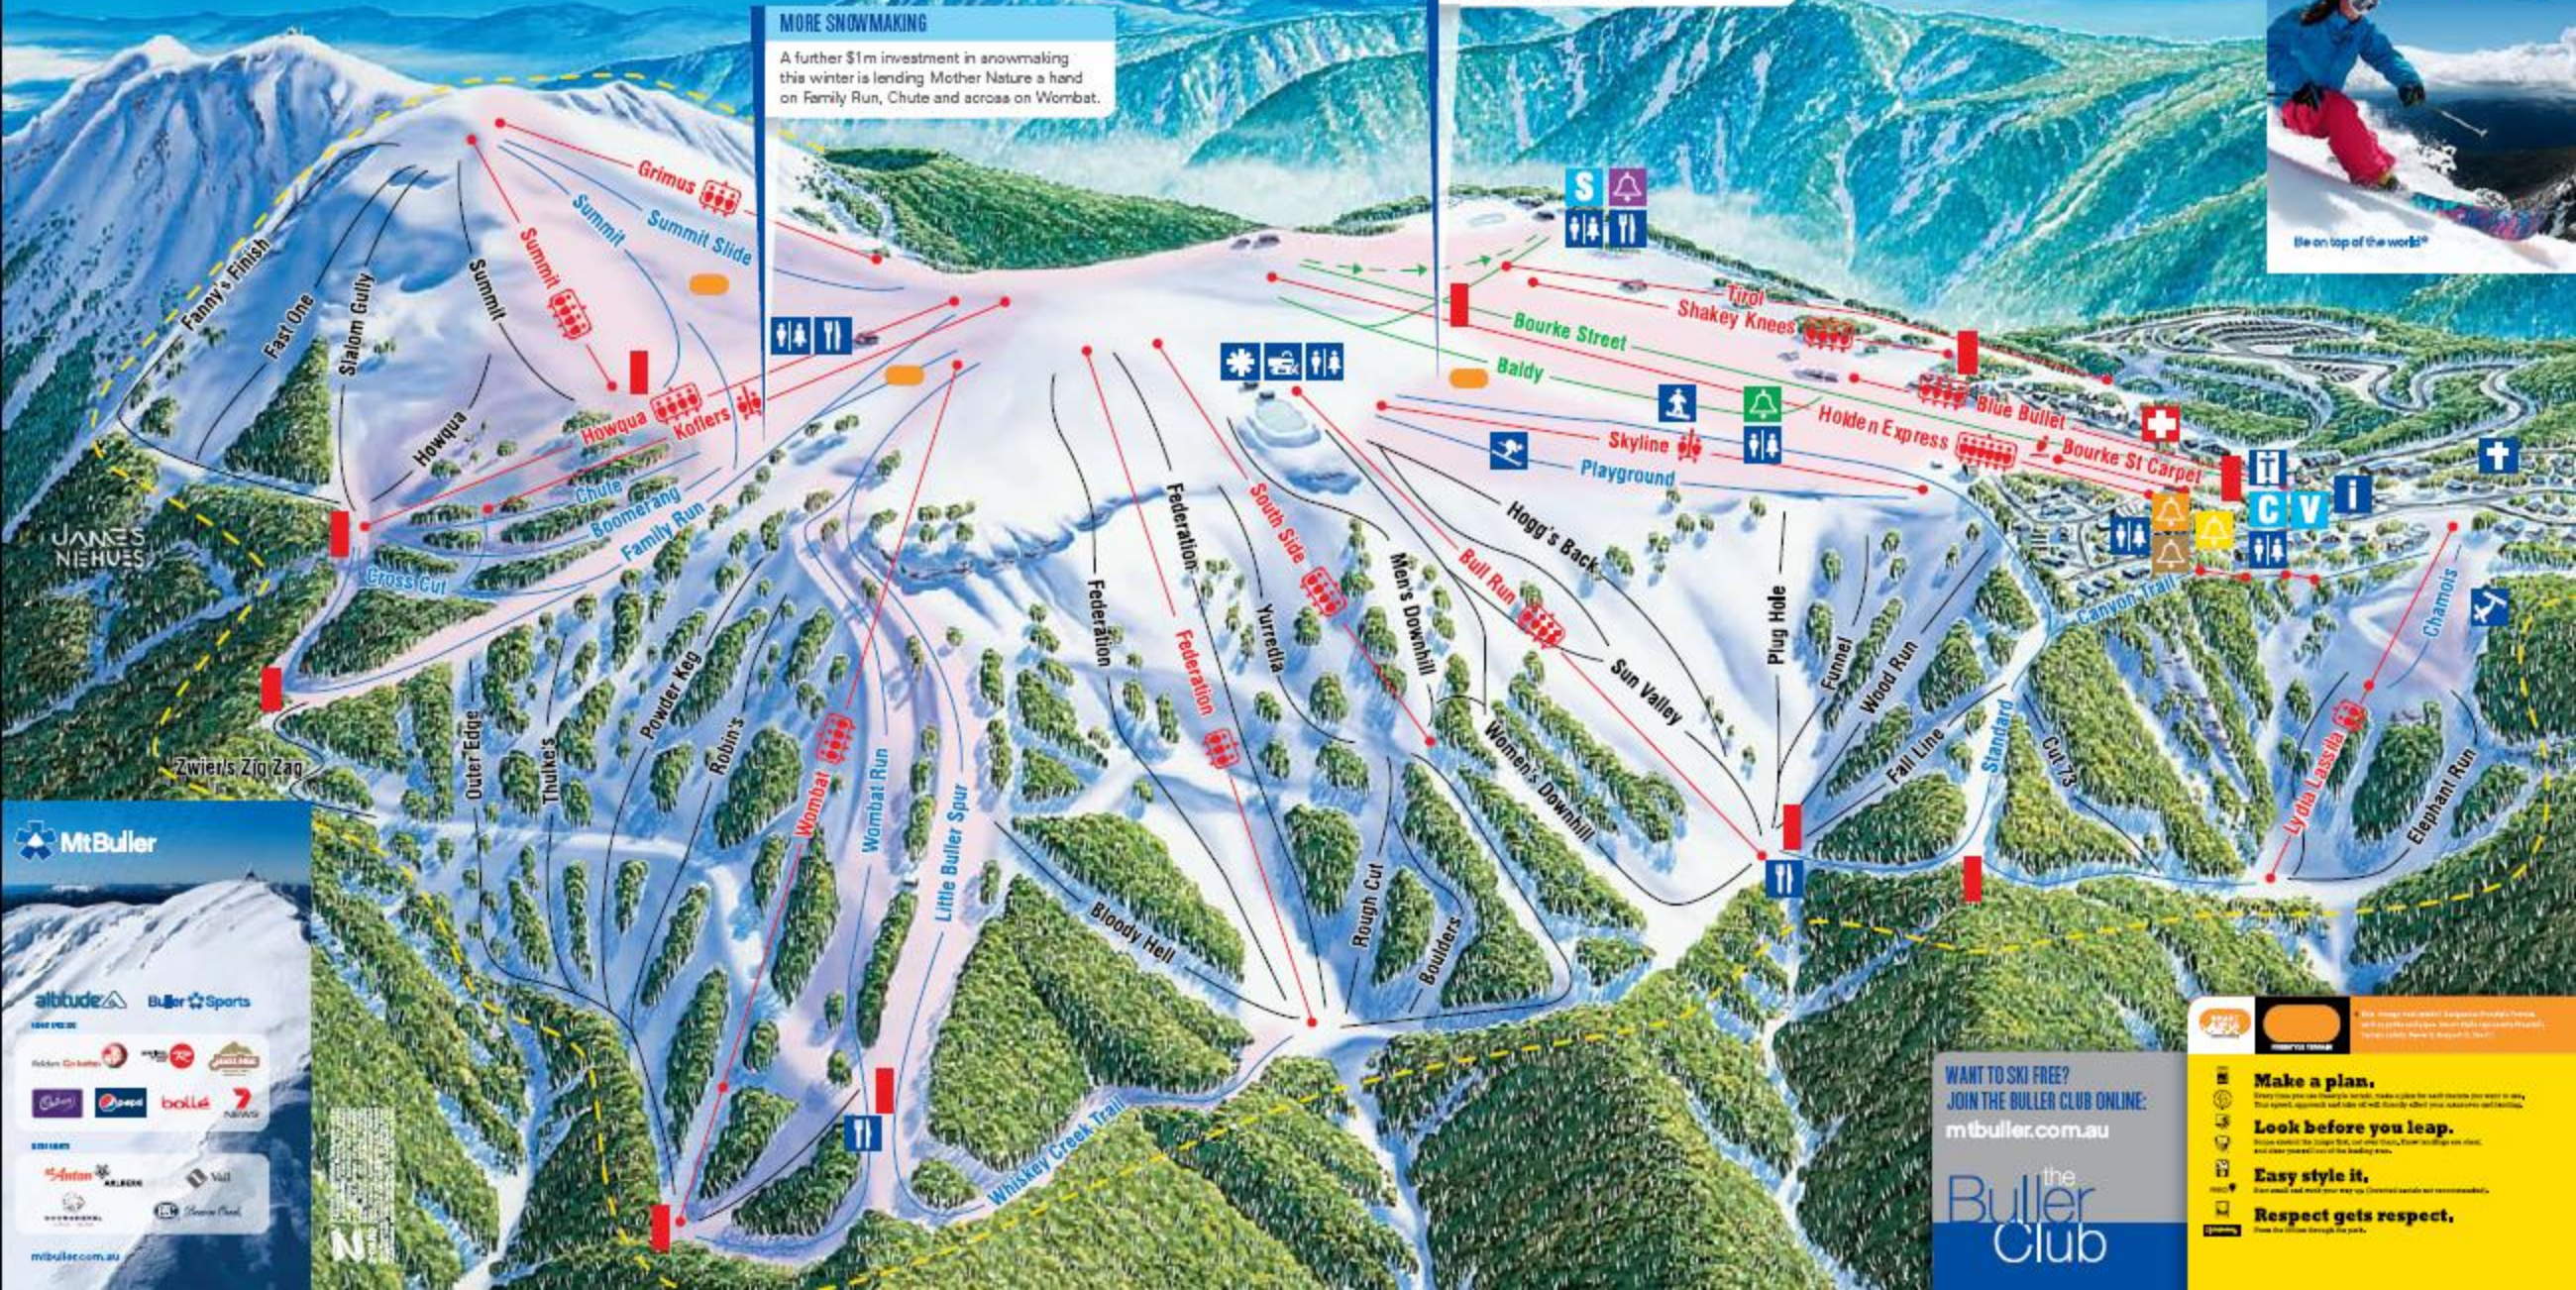

MT BULLER PARKS

Visit Frank the Tank and the fun mix of features in the park here at Skyline and Koflers.

MORE SNOWMAKING

A further \$1m investment in snowmaking this winter is lending Mother Nature a hand on Family Run, Chute and across on Wombat.

the
Buller Club

Make a plan.
There's more to our Mountain Map than meets the eye. It's not just a map, it's a guide to the best of the mountain. It's your go-to for everything you need to know before you head to the slopes.

Look before you leap.
Be sure to check the weather, snow conditions, and lift status before you head to the slopes. It's your go-to for everything you need to know before you head to the slopes.

Easy style it.
Our ski school is the best in the world. It's your go-to for everything you need to know before you head to the slopes.

Respect gets respect.
Please be courteous to everyone on the mountain.