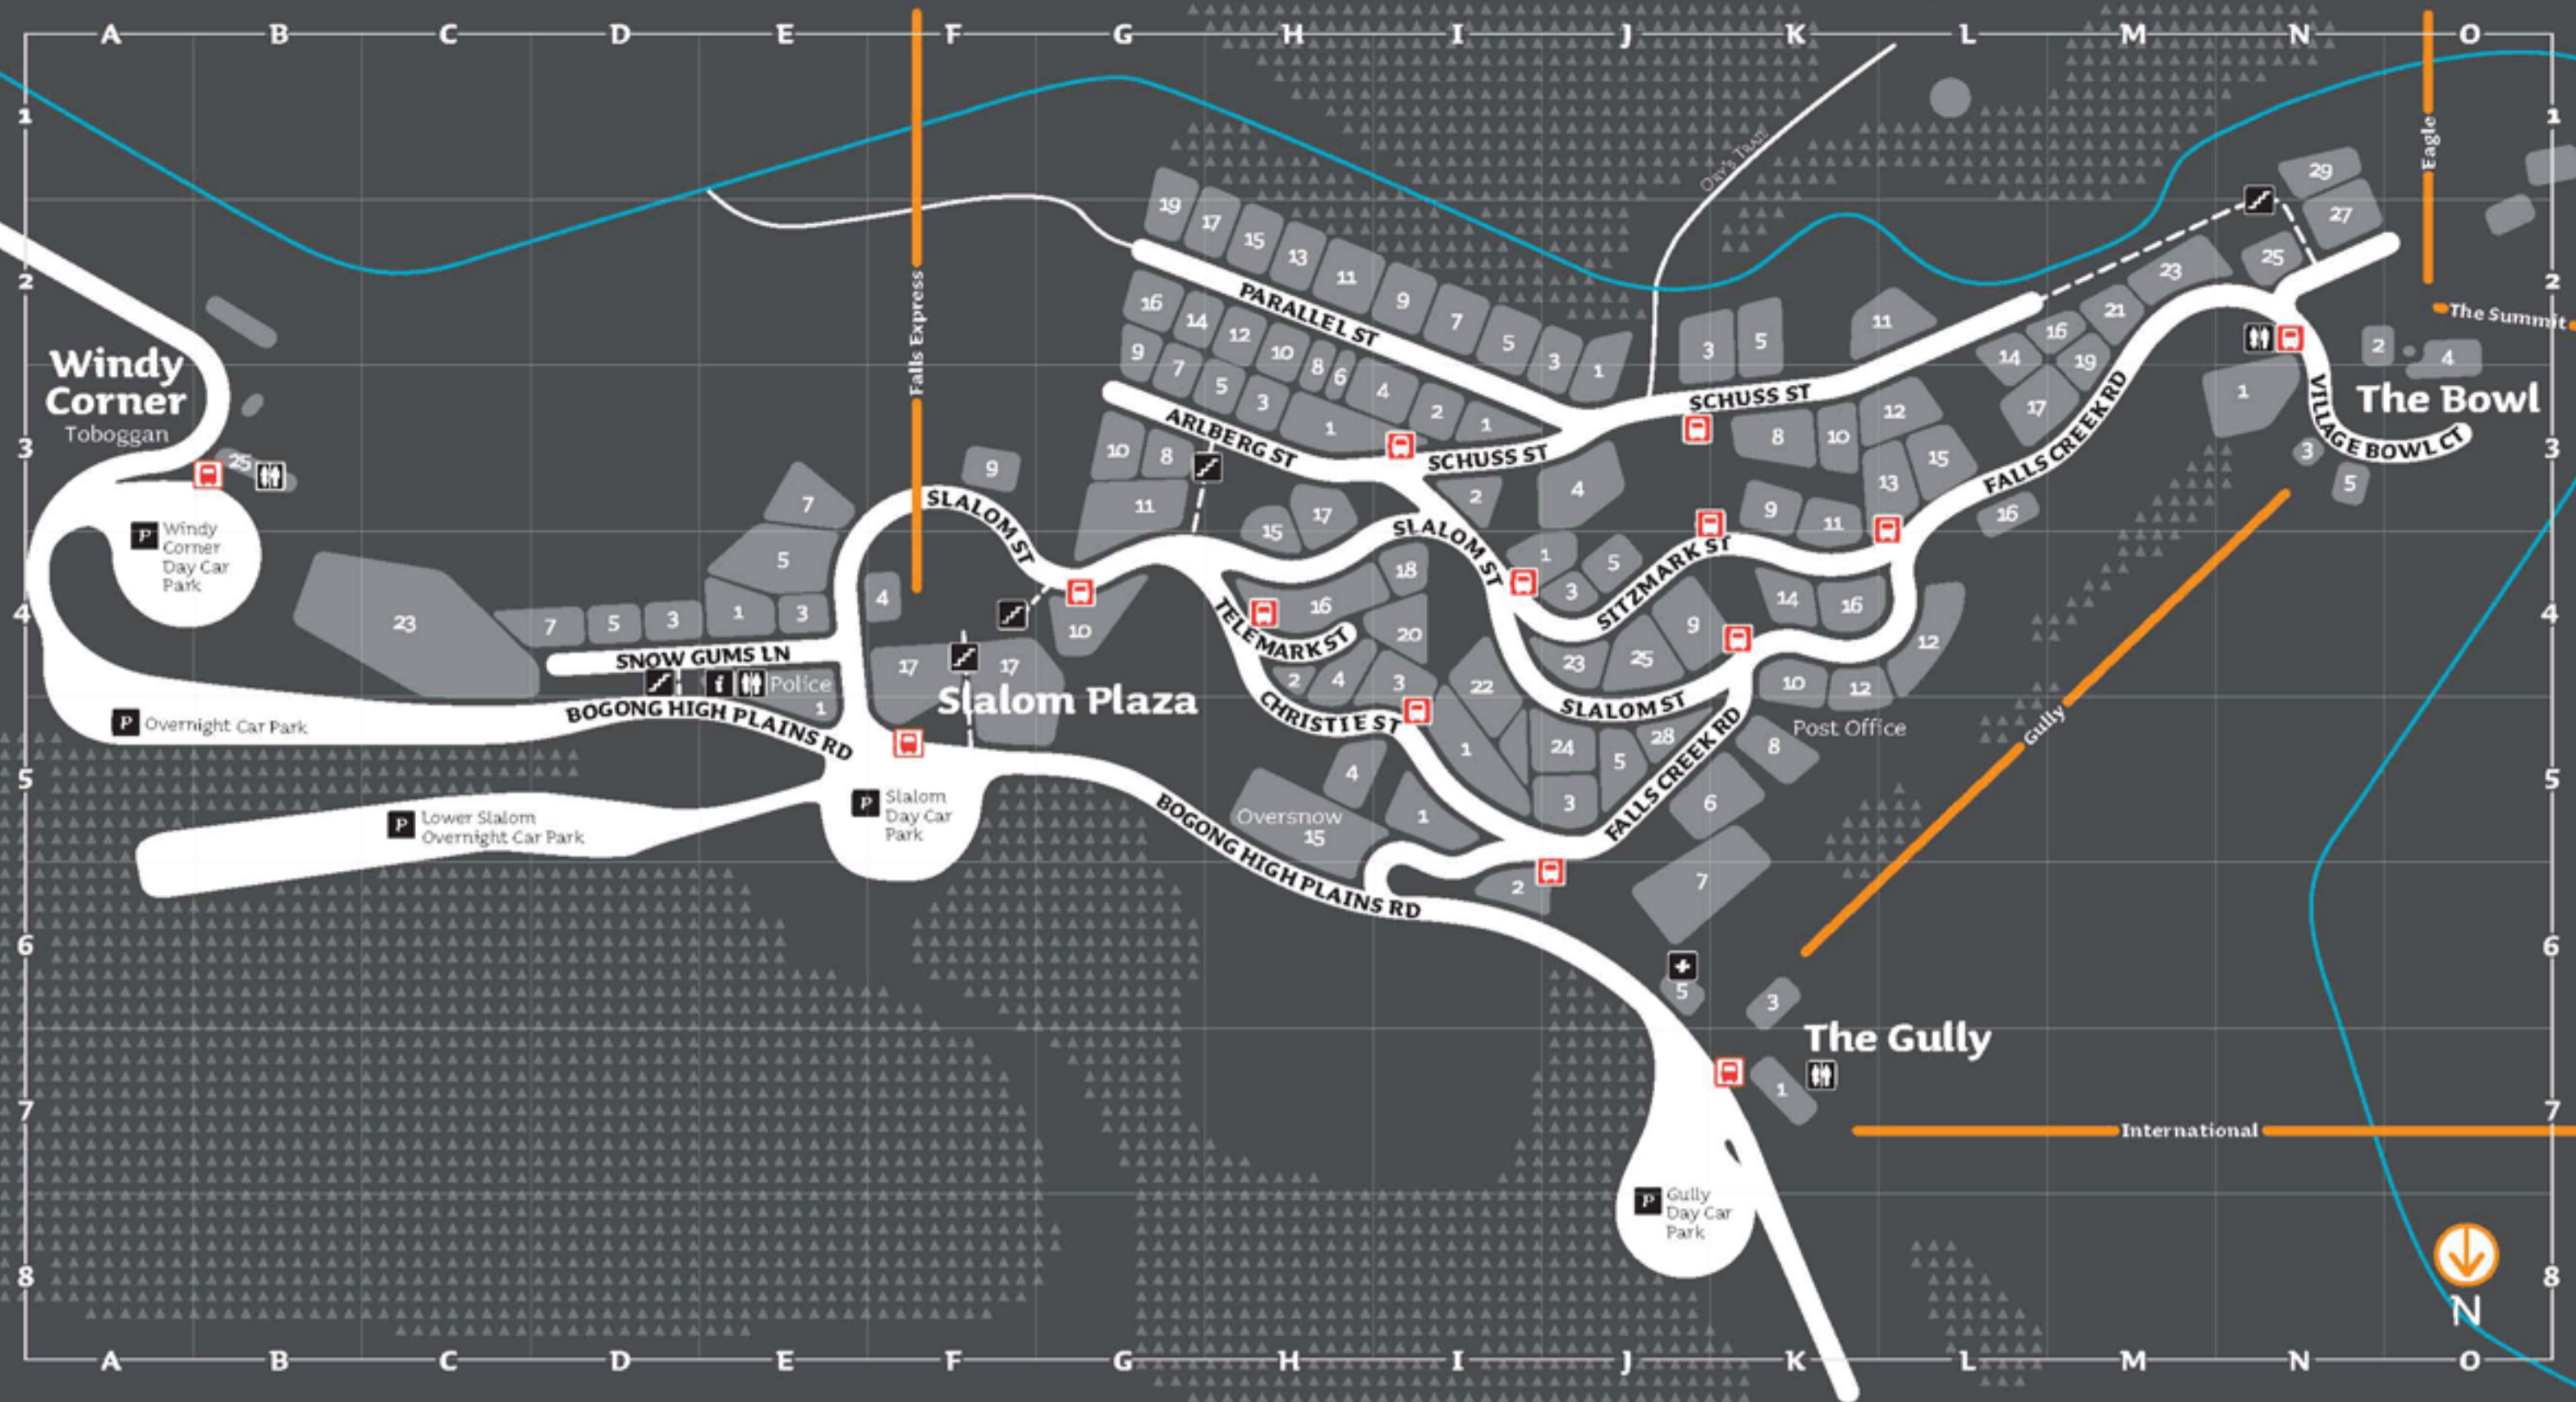

VILLAGE MAP

KEY

- Parking
- Toilet
- Stairs
- Shuttle Stop
- Building
- Main Road
- Aqueduct
- Lift
- Information
- Medical Centre
- Trees
- Village Bus Stop
- Street Number
- Stair Access
- Trail
- North

BUSINESS/SERVICE NAME ADDRESS TELEPHONE REF

BARS, DINING & EATERIES

Alta Restaurant	17 Bogong High Plains Rd	5732 8020	F5
Astra Restaurant & Bar	5 Sitzmark St	5758 3496	J4
Attunga - LEE's Restaurant	10 Arlberg St	5758 3255	G3
Big Red's BBQ	Wombats Ramble		
Café Max	27 Falls Creek Rd	5758 3347	N2
Cloud 9 Restaurant	Top Falls Express	5758 3451	
Cock'n'Bull	10 Slalom St	5758 3210	G4
Country Club Restaurant & Bar	7 Bogong High Plains Rd	5758 3391	J6
Dicky Knees	Ruined Castle	5758 3390	
Falls Creek Hotel	23 Falls Creek Rd	5758 3282	M2
Frying Pan Inn	4 Village Bowl Crt	5758 3390	O2
Gateway Café/Bar	1 Bogong High Plains Rd	5758 3646	K7
Huski Produce Store	3 Sitzmark St	5758 3863	J4
J.B.'s Bar & Restaurant	9 Parallel St	5758 3278	I2
Julian's Bar & Café	18 Slalom St	5758 3211	I4
Lakeside Lodge	14 Schuss St	5758 3302	L2
Maggie's Snacks	Towers		
Milch Café	4 Schuss St	5758 3407	J3
Mo's at Feathertop	14 Parallel St	5758 3232	G2
Nelse Lodge	17 Slalom St	5758 3263	H3
Silverski Oishii Go	1 Sitzmark St	5758 3375	I4
Snowdrift Restaurant & Bar	15 Falls Creek Rd	5758 3303	L3
Summit Ridge Restaurant	8 Schuss St	5758 3800	K3
The Last Hoot Café & Bar	9 Slalom St	5758 3088	F3
The Man Hotel	20 Slalom St	5758 3362	I4
The Pass Coffee & Snack Kiosk	17 Bogong High Plains Rd	5732 8000	F5
Tomdickandharry's Apres Café Bar	17 Bogong High Plains Rd	5732 8018	F5
Trackers	16 Schuss St	5758 3346	M2
Winterhaven Restaurant	28 Slalom St	5758 3888	J5